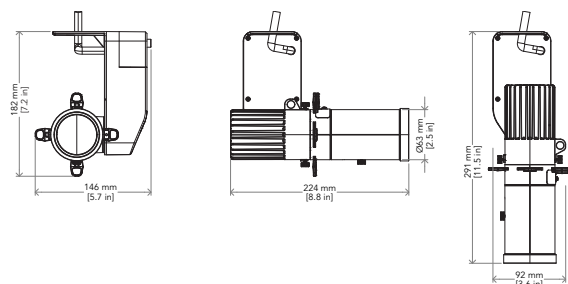

- C6002B Slim aluminum clamp, 200kg loading, 48-51mm tubes, M10 bolt, Black
- RSR0630B Steel security cable for hanging bodies, inox steel shackle, L=60 cm, black
- ECLMINIWASHL1530B/W Zoomable Wash Lens 15-30° for EclMini, black/white
- ECLMINIWASHL2550B/W Zoomable Wash Lens 25-50° for EclMini, black/white
- MINIECLL19/26/36/50 Optics for MINIECL profiler, gobo holder included, 19°/26°/36°/50° beam

ELECTRICAL

- Mains power supply: 100-240V - 50/60Hz
- Max power consumption: 25 W
- Power factor: > 0,90

PHYSICAL

- Operating Temperature: -10° ~ +45°
- IP rating: 20
- Cooling: passive cooling and fan-free
- Suspension and fixing: track / hanging / ceiling installation
- Data connection: screw terminal blocks
- Power connection: screw terminal blocks
- Dimensions (WxHxD): 126x170x95 mm
- Weight: 1,15 kg

CERTIFICATIONS / APPROVALS

- Certifications / Approvals: CE, UKCA, RCM, cTUVus, FCC

- MINIECLRL19/26/36/50 Optics for MINIECLTR profiler, gobo holder included, 19°/26°/36°/50° beam
- ECLMINIHSSNOOTB/W Half Snoot for EclMini, black/white
- ECLMINIFSSNOOTB/W Full Snoot for EclMini, black/white
- ECLMINILOUVREB/W Anti-glare louvre for EclMini, black/white
- ECLMINIBDNFFB/W Barndoor and filter frame (compatible with Wash Lenses) for EclMini, black/white

PRESET FULL ON 4,000K

Beam angle 50%: 32°

Wash lens 15° - 30°

PRESET FULL ON 4,000K

Beam angle 50%: 57°

Wash Lens 25° - 50°

TECHICAL DRAWINGS

CERTIFICATIONS / APPROVALS