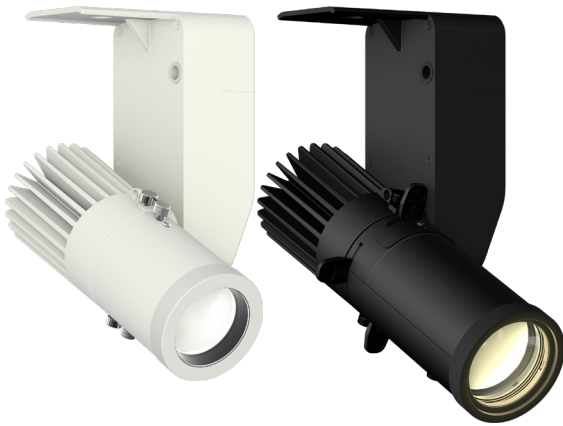

EclMini DAT

18W White LED Gallery light, with data control (DMX, DALI T6, knob-dimming)

ORDER CODE: **ECLMINIDAT**

The **EclMini** is a range of ultra-compact, low-profile LED spotlights, designed for galleries, retail or any hospitality venue. There are several control options, sources, and optics available to fit any application. The **EclMini** DAT is configurable and addressed through RDM and includes a broad set of on-board control options: DMX, DALI Type 6 or local knob dimming control. The **EclMini** DAT includes a high-efficiency 18W white, high CRI LED source, available in 2,700K, 3,000K, 4,000K, 5,600K variants, with a wide choice of optics and accessories available, making it truly a multi-purpose fixture.

MAIN FEATURES

- Data control through RDM, DMX, DALI Type 6 and local knob dimming
- 18W High-CRI White LED available in 2,700K, 3,000K, 4,000K, 5,600K versions, black and white housing
- Multiple lens options: 19° / 26° / 36° / 50° profile or zoomable 15°-30° or 25°-50° wash optics

- C6002B Slim aluminum clamp, 200kg loading, 48-51mm tubes, M10 bolt, Black
- RSR0630B Steel security cable for hanging bodies, inox steel shackle, L=60 cm, black
- ECLMINIWASHL1530B/W Zoomable Wash Lens 15-30° for EclMini, black/white
- ECLMINIWASHL2550B/W Zoomable Wash Lens 25-50° for EclMini, black/white
- MINIECLL19/26/36/50 Optics for MINIECL profiler, gobo holder included, 19°/26°/36°/50° beam