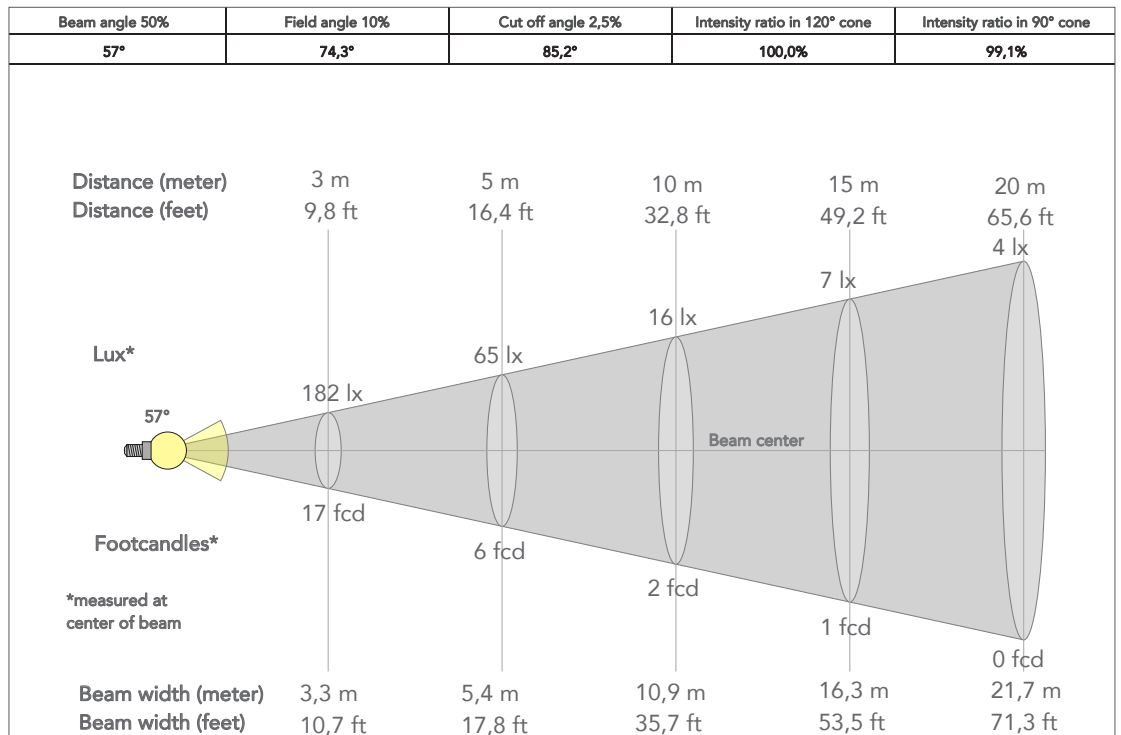

- Source: 18 W White COB LED
- CCT: 2.700K - 3.000K - 4.000K - 5.600
- Luminous flux: (3.000K) (19°) 1.134 lm - (26°) 1.130 lm - (36°) 1.144 lm - (50°) 1.105 lm @full
- Luminous flux: (5.600K) (19°) 1.230 lm - (26°) 1.250 lm - (36°) 1.251 lm - (50°) 1.212 lm @full
- Lux: (3.000K) (19°) 588 lx - (26°) 334 lx - (36°) 184 lx - (50°) 98 lx @5 m full
- Lux: (5.600K) (19°) 632 lx - (26°) 363 lx - (36°) 193 lx - (50°) 105 lx @5 m full
- CRI: 93 @2.700 K; 92 @3.000 K; 89@4.000 K; 93 @5.600 K
- TLCI: 84 @2.700 K; 87 @3.000 K; 89 @4.000 K; 95 @5.600 K
- TM30 Rf: > 89 @2.700 K; 3.000 K; 4.000 K; > 93 @5.600 K
- TM30 Rg: > 102 @2.700 K; 3.000 K; 4.000 K; 5.600 K
- Source life expectancy: > 50.000 hrs (L70B10 @Ta 25° C / 77° F)

CERTIFICATIONS / APPROVALS

- Certifications / Approvals: CE, UKCA, RCM, cTUVus, FCC

- MINIECLRL19/26/36/50 Optics for MINIECLTR profiler, gobo holder included, 19°/26°/36°/50° beam
- ECLMINIHSSNOOTB/W Half Snoot for EclMini, black/white
- ECLMINIFSSNOOTB/W Full Snoot for EclMini, black/white
- ECLMINILOUVREB/W Anti-glare louvre for EclMini, black/white
- ECLMINIBDNFFB/W Barndoor and filter frame (compatible with Wash Lenses) for EclMini, black/white

PRESET FULL ON 4,000K

Beam angle 50%: 32°

Wash lens 15° - 30°

PRESET FULL ON 4,000K

Beam angle 50%: 57°

Wash Lens 25° - 50°

TECHICAL DRAWINGS

CERTIFICATIONS / APPROVALS