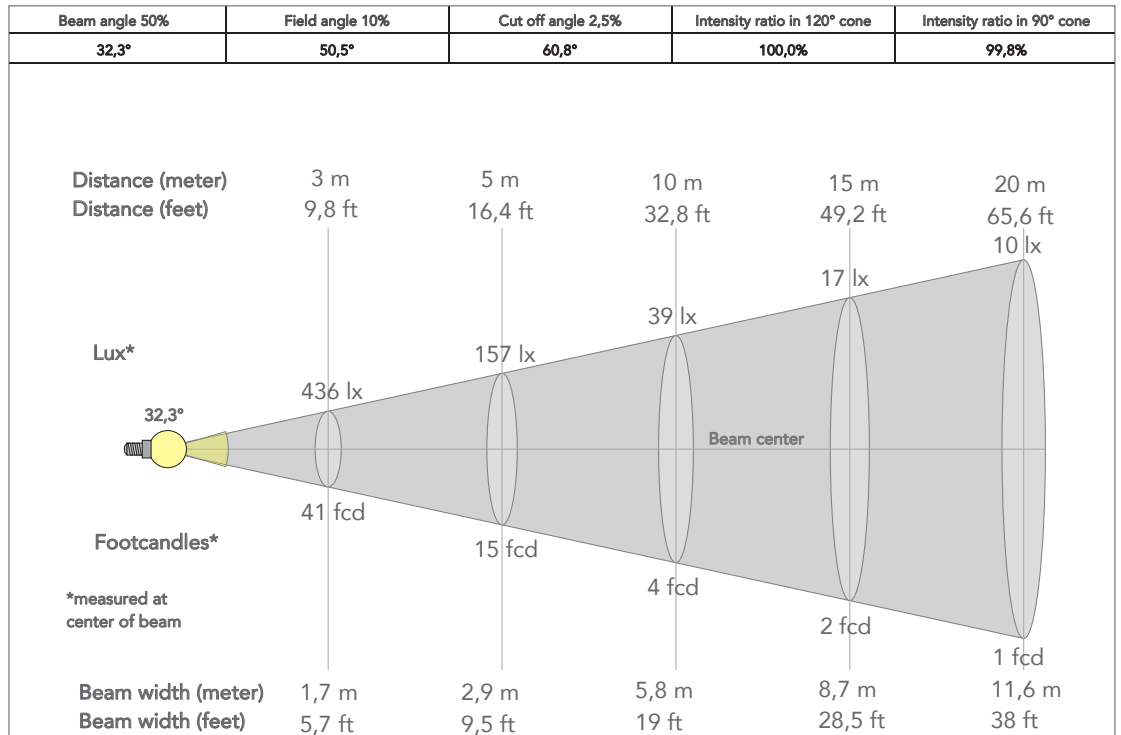

- Source: 18 W White COB LED
- CCT: 2.700K - 3.000K - 4.000K - 5.600
- Luminous flux: (3.000K) (19°) 1.134 lm - (26°) 1.130 lm - (36°) 1.144 lm - (50°) 1.105 lm @full
- Luminous flux: (5.600K) (19°) 1.230 lm - (26°) 1.250 lm - (36°) 1.251 lm - (50°) 1.212 lm @full
- Lux: (3.000K) (19°) 588 lx - (26°) 334 lx - (36°) 184 lx - (50°) 98 lx @5 m full
- Lux: (5.600K) (19°) 632 lx - (26°) 363 lx - (36°) 193 lx - (50°) 105 lx @5 m full
- CRI: 93 @2.700 K; 92 @3.000 K; 89@4.000 K; 93 @5.600 K
- TLCI: 84 @2.700 K; 87 @3.000 K; 89 @4.000 K; 95 @5.600 K
- TM30 Rf: > 89 @2.700 K; 3.000 K; 4.000 K; > 93 @5.600 K
- TM30 Rg: > 102 @2.700 K; 3.000 K; 4.000 K; 5.600 K
- Source life expectancy: > 50.000 hrs (L70B10 @Ta 25° C / 77° F)

ELECTRICAL

- Mains power supply: 100-240V - 50/60Hz
- Max power consumption: 25 W
- Power factor: > 0,90

PHYSICAL

- Operating Temperature: -10° ~ +45°
- IP rating: 20
- Cooling: passive cooling and fan-free
- Suspension and fixing: track / hanging / ceiling installation
- Data connection: screw terminal blocks
- Power connection: screw terminal blocks
- Dimensions (WxHxD): 126x170x95 mm
- Weight: 1,15 kg

CERTIFICATIONS / APPROVALS

- Certifications / Approvals: CE, UKCA, RCM, cTUVus, FCC

- MINIECLRL19/26/36/50 Optics for MINIECLTR profiler, gobo holder included, 19°/26°/36°/50° beam
- ECLMINIHSSNOOTB/W Half Snoot for EclMini, black/white
- ECLMINIFSSNOOTB/W Full Snoot for EclMini, black/white
- ECLMINILOUVREB/W Anti-glare louvre for EclMini, black/white
- ECLMINIBDNFFB/W Barndoor and filter frame (compatible with Wash Lenses) for EclMini, black/white

PRESET FULL ON 4,000K

Beam angle 50%: 32°

Wash lens 15° - 30°

PRESET FULL ON 4,000K

Beam angle 50%: 57°

Wash Lens 25° - 50°

TECHICAL DRAWINGS

CERTIFICATIONS / APPROVALS